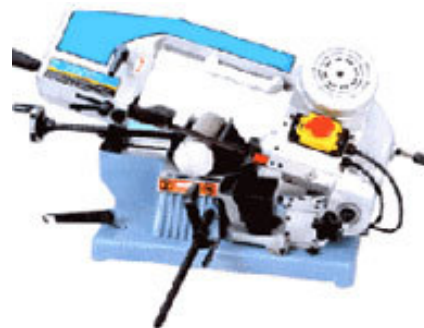

50 rue Delisle
Lévis, Québec G6V 6K2
Tél : (418) 837-5832
Téléc : (418) 837-6628
Courriel : info@garantmachinerie.com