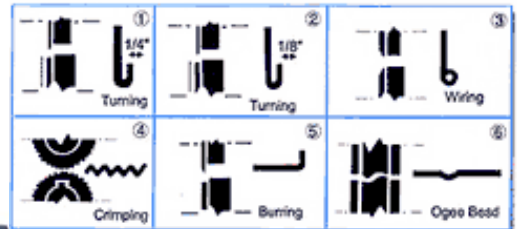

STANDARD EQUIPMENT :

50 rue Delisle
Lévis, Québec G6V 6K2
Tél : (418) 837-5832
Télec : (418) 837-6628
Courriel : info@garantmachinerie.com