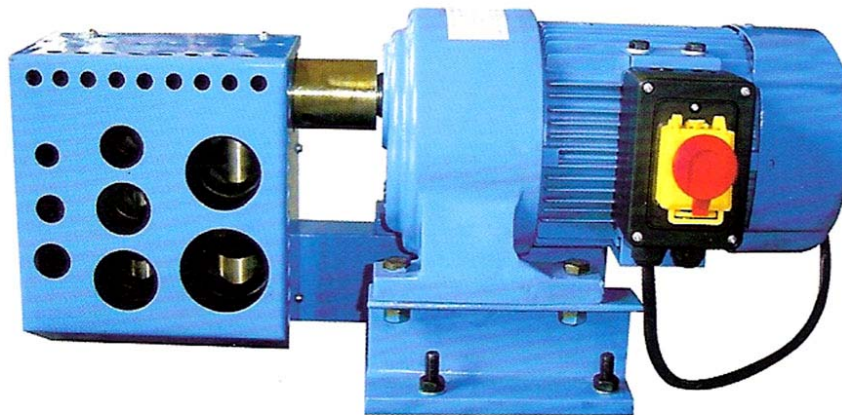

Universal pipe notcher TTPNU serie

FOB Lévis*

Model :	TTPNU
Capacity : Int. diameter :	1/4" - 3/8" - 1/2" - 3/4" - 1" - 1 1/4" - 1 1/2" - 2" (Sch - 40)
Dimensions :	34" x 16" x 18"
Approximate weight :	140 lbs

*Specifications and price are subject to changes without prior notice.

*Machines may differ from photo.