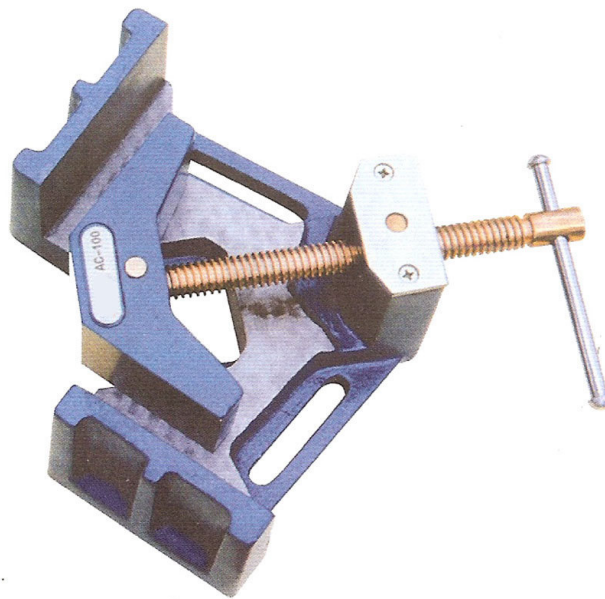

Welding Vise Series AC

FOB Lévis*

Models :	AC-60	AC-100
Maximum opening :	2 $\frac{3}{8}$"	3 $\frac{15}{16}$"
Height of jaws :	1 $\frac{3}{8}$"	2 $\frac{3}{8}$"
Length of jaws :	2 $\frac{3}{8}$"	3 $\frac{1}{2}$"
Approximate weight :	13 lbs	27 lbs
Regular price :	$99	$139
PROMOTION :	$35	$49

*Specifications & price are subject to changes without prior notice.

*Machines may differ from photo.